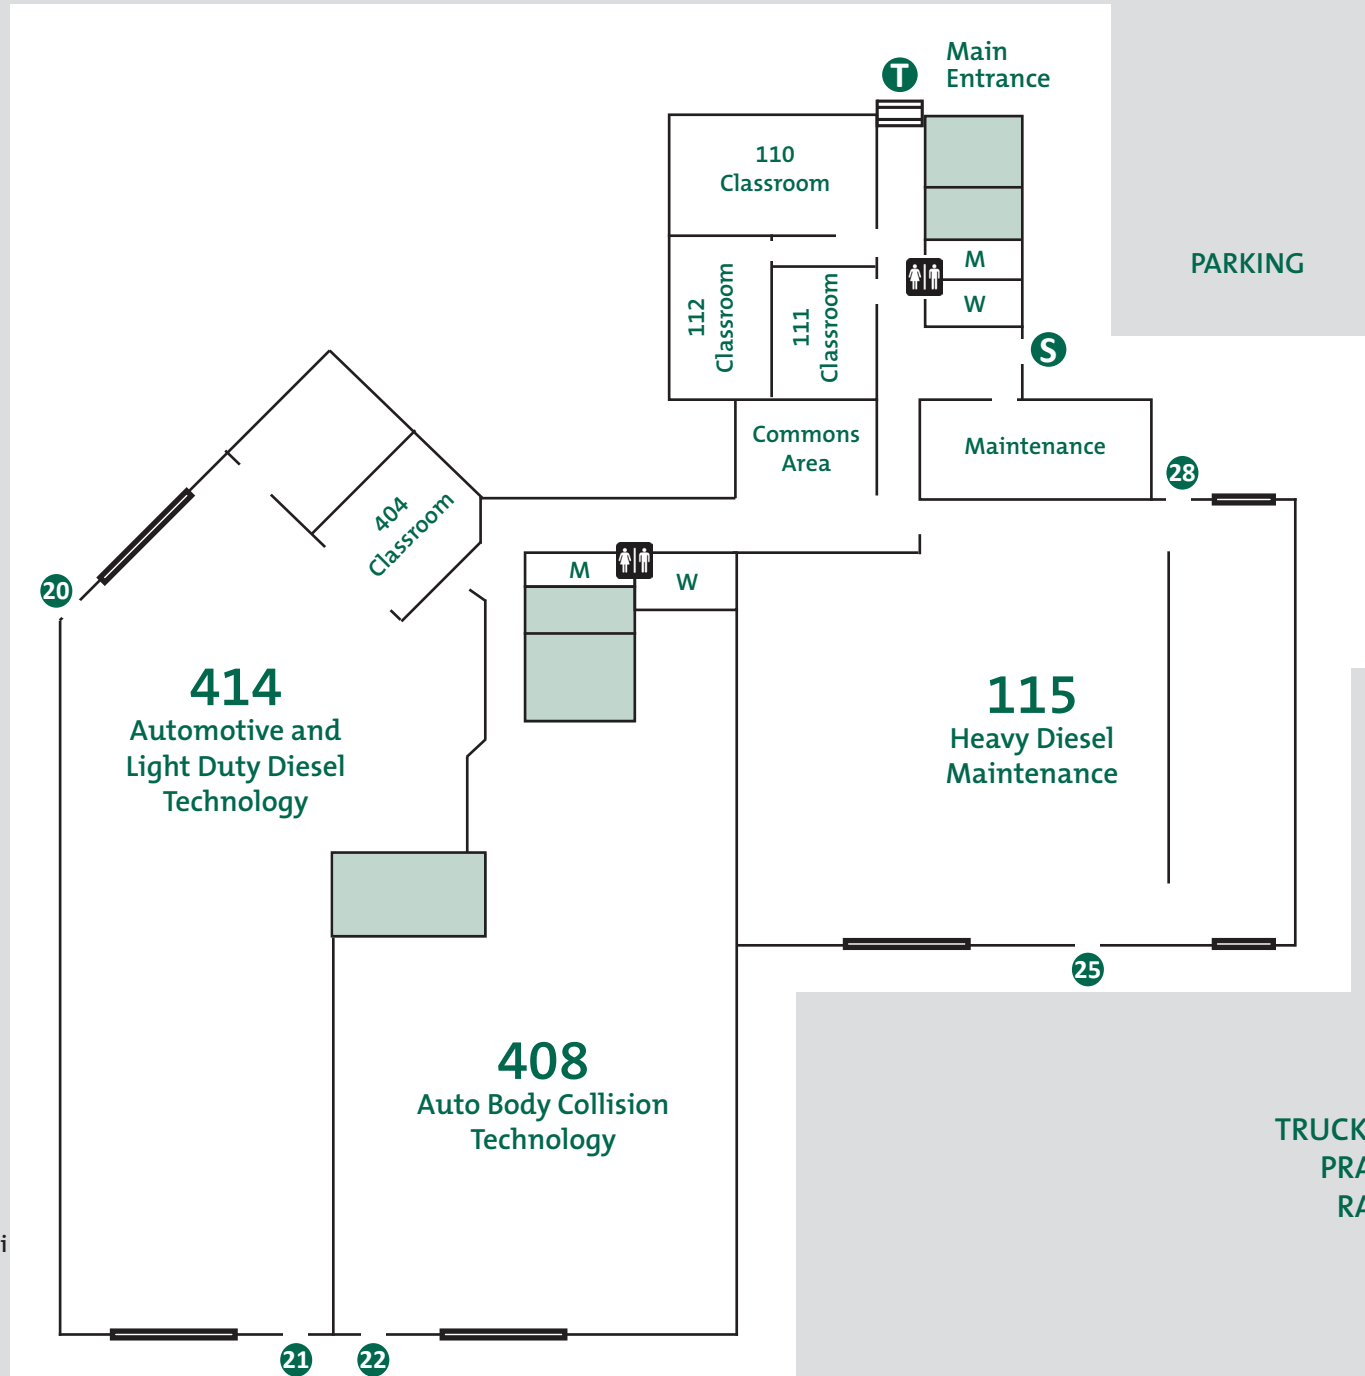

Main Campus

PARKING

MSC Southeast Norris P. Abt Transportation Center

- Public Entrance
- Classroom and Labs
- Office
- Service Entrances
- Garage Door
- Restroom

PARKING

Tandeski Center

TRUCK DRIVING
PRACTICE
RANGE